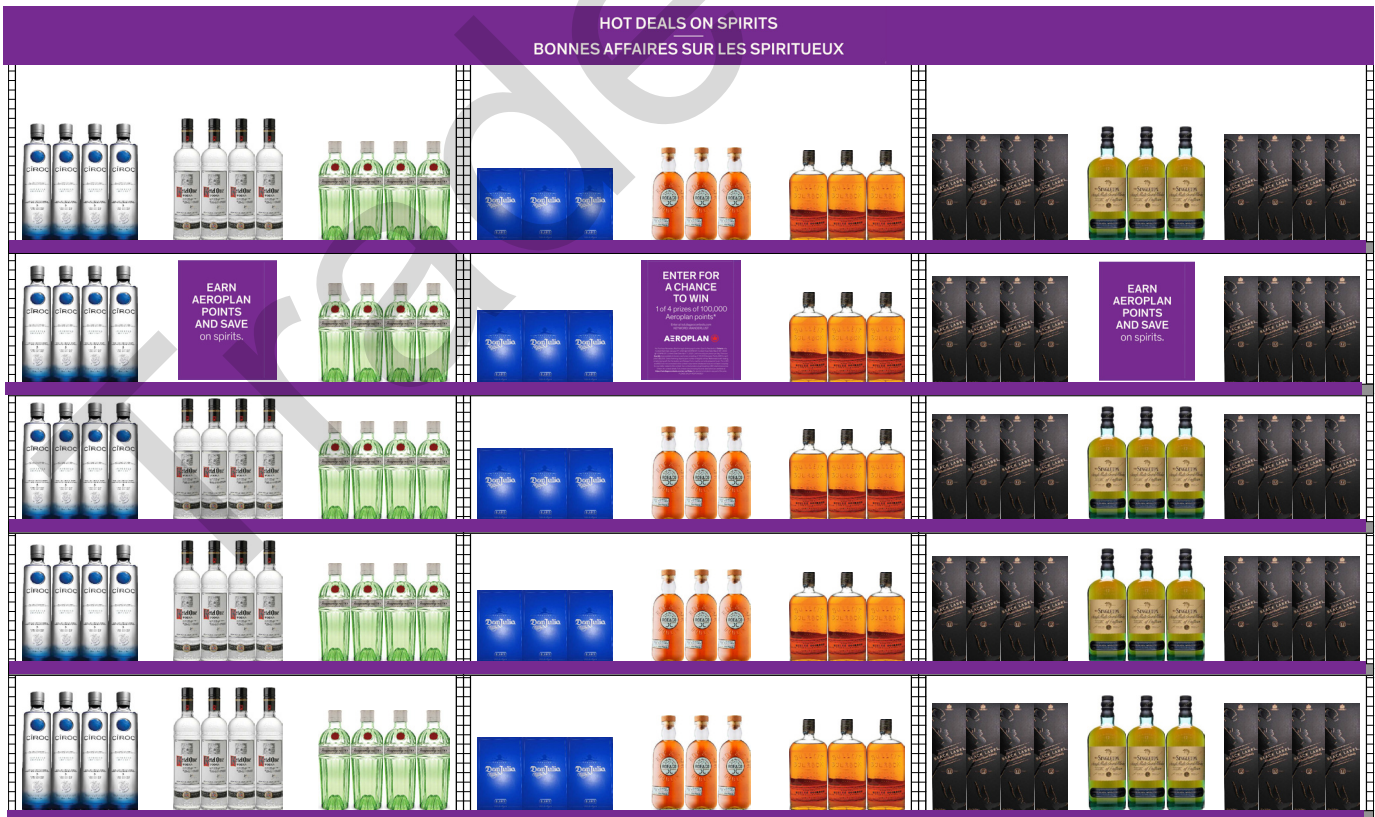

12ft. Feature Fixture