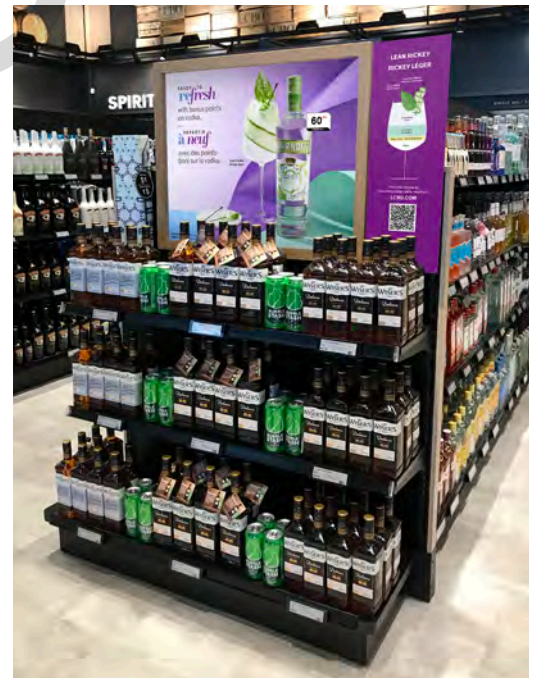

NEW

P12-13 Seasonal Banner Insert

Dimensions: 20”w x 70”h

Install: In the Metal Hero Banner Stand (store entrance).

Note: Remove the Aeroplan 2X Bonus Event seasonal banner insert and replace with the new Period 12 version.

ENG Re-order #23P12-SB1

BIL Re-order #23P12-SB2

NEW

P12 EA1, EA2, EA4 Blade Signs

Install: Fold Card at crease before inserting into End Aisle slot so it will remain stable. Insert it behind Backer Card.

Note: Remove the Period 11 EA1, EA2, EA4 blade signs and replace with the new Period 12 versions.

ENG (Re-order # 23P12-BS1)

ENG (Re-order # 23P12-BS2)

ENG (Re-order # 23P12-BS3)

BIL (Re-order # 23P12-BS5)

BIL (Re-order # 23P12-BS6)

BIL (Re-order # 23P12-BS7)