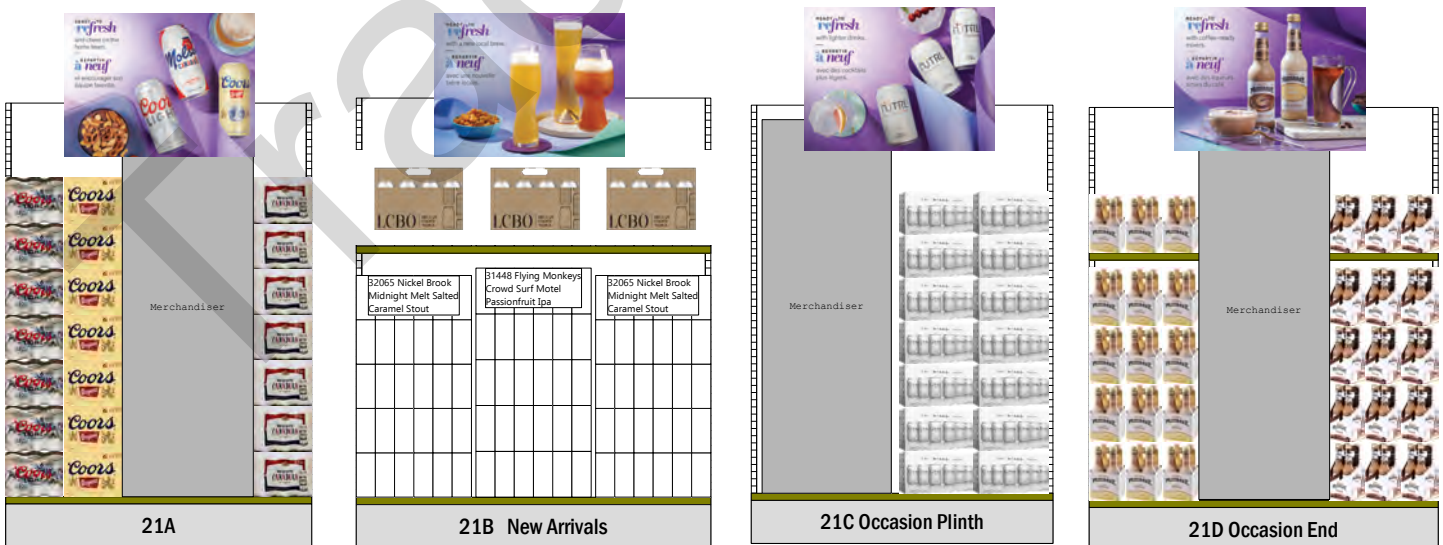

Beer Excitement Zone A: Ready to Refresh and cheer on the home team. Purchase 1 × 300681 Coors Light and get a free Raptors Long Sleeve.

Beer Excitement Zone B: An assortment of new and seasonal local Ontario craft beers. Selection is at store's discretion.

Beer Excitement Zone C: Ready to Refresh with lighter drinks. Purchase 1 × 24407 Nutri The Mixed and get free Nutri branded Mittens.

Beer Excitement Zone D: Ready to Refresh with coffee-ready mixers. Buy 1 × 4606 Vodka Mudshake Creamy Vanilla OR 1 × 5280 Vodka Mudshake Chocolate get free coffee.

Signage Components

- A. Backer Card ENG/BIL (Re-order # 23P12-BEZ1)
- B. Generic Beer Backer Card ENG/BIL (Re-order # 23P11-BEZ2)
- C. Backer Card ENG/BIL (Re-order # 23P12-BEZ3)
- D. Backer Card ENG/BIL (Re-order # 23P12-BEZ4)
- A, C, D Pricer Cards ENG (Re-order # 23P12-BEZ5) / BIL (Re-order # 23P12-BEZ6)
- A, C, D Shelf Talkers ENG (Re-order # 23P12-BEZ7) / BIL (Re-order # 23P12-BEZ8)

Merchandising Instructions

- Merchandise the participating products according to the planogram.
- Install supplier-provided merchandiser and value-adds (where applicable), backer cards, pricer cards and pre-printed shelf talkers.
- **Beer Excitement Zone B:** Display a fully-assembled 8-pack carrier, filled with selection of new seasonal craft beer in the middle of the top shelf. Merchandise the generic Beer Excitement Zone B backer card until the end of P12.