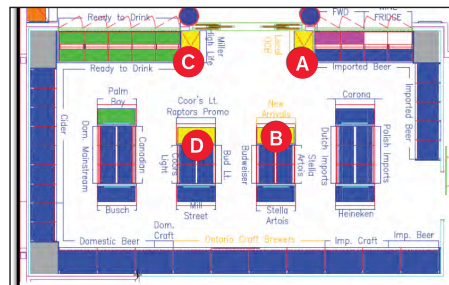

# BEER EXCITEMENT ZONE

(A, B, C, D)

The Beer Excitement Zone has four displays to highlight engaging offers on popular products. The three displays are **sold programs (A, C and D)**, and the remaining (B) is a generic display end for merchandising new, seasonal products at store manager's discretion. Refer to your planogram for the location of each display. **This is a sold program. Participation is mandatory. Products will not be forced, please order as necessary to support the display.**