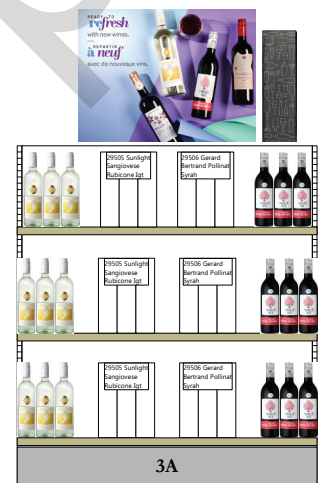

LCBO#	Description	Size (mL)	Offers
End Aisle #3A Premium	29219	Barefoot Bright & Breezy Pinot Grigio	750	
	29224	Tangled Tree Chocolate Cabernet Sauvignon	750	
	29505	Sunlight Sangiovese Rubicone Igt	750	
	29506	Gerard Bertrand Pollinat Syrah	750