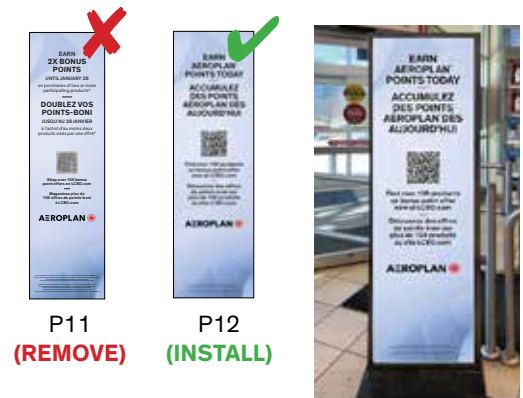

Period 12-13 Seasonal Banner Insert

- Remove the P11 Aeroplan seasonal banner insert and replace with the new P12 version.

ENG (Re-order# 23P12-SB1) / BIL (Re-order# 23P12-SB2)