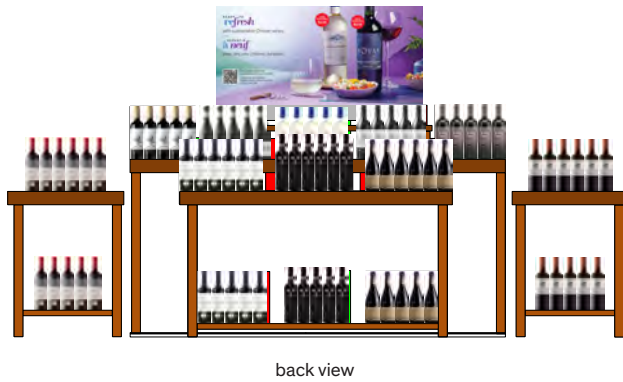

Middle Nesting Table Planograms

back view